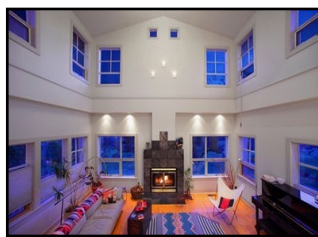

1029 Cherry Avenue NE | Bainbridge Island

This lovely custom-built contemporary home situated on Wing Point Golf and Country Club has it all. Filled with space and light the interior captures the essence of a well crafted home. Vaulted ceilings, clean contemporary floor plan with a wood burning fireplace which serves as the focal point complementing the architectural symmetry of the interior space. Enjoy entertaining on your deck surrounded by gardens which opens to a peaceful golf course setting.